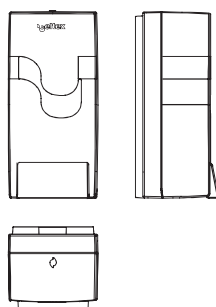

## Product Data

---

**Article:** 92530

**Raw material:** Plastic

**EAN:** 80 22650 925306

**Colour:** White

**Box dimensions:**

W= 130 mm D= 120 mm H= 260 mm

**Packaging:** corrugated board

**Gross weight:** gr 875

**Pieces per pack:** 1

**Volume of Box:** 4,1 dm<sup>3</sup>

**Pieces per pallet:** 216

**Dimensions:** W=118 mm D=113 mm H=250 mm

**Net weight:** gr 775