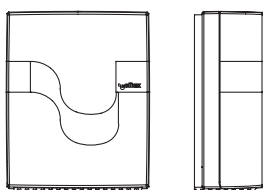

### Mini Jumbo Toilet Paper

- For mini jumbo toilet rolls.
- Maximum diameter cm 20.
- Easy and flowing dispensing.
- Reinforced, extra durable teeth and easy tear off.
- Paper always available and no waste.
- Opalescent window: easy to see when new refill is needed.

### Product Data

**Article:** 92230

**Raw material:** Plastic

**EAN:** 80 22650 922305

**Colour:** White

**Box dimensions:**

W= 250 mm D= 125 mm H= 315 mm

**Packaging:** corrugated board

**Gross weight:** gr 1050

**Pieces per pack:** 1

**Volume of Box:** 9,8 dm<sup>3</sup>

**Pieces per pallet:** 81

**Dimensions:** W=235 mm D=115 mm H=295 mm

**Net weight:** gr 900